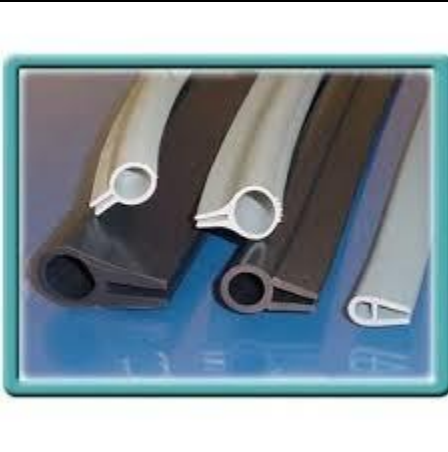

SHRI SHYAM POLY INDUSTRY

ALL TYPE OF PVC EXTRUSION SOLUTION

MANUFACTURERS OF PVC :

- PROFILES
- MAGNETIC DOOR SEALS
- NON MAGNETIC DOOR SEALS
- GASKETS
- RIGID PROFILES
- COLD ROOM DOOR GASKETS
- SLEEVES
- COUNTER GASKETS
- WINDOW SEALS/PANEL SEALS

PVC SOFT PROFILES

PVC RIGID PROFILES

PVC COLD ROOM GASKETS

PVC SLEEVES

PVC MAGNETIC GASKETS

APPLICATIONS / USES :

CALL NOW

+91 9555150591